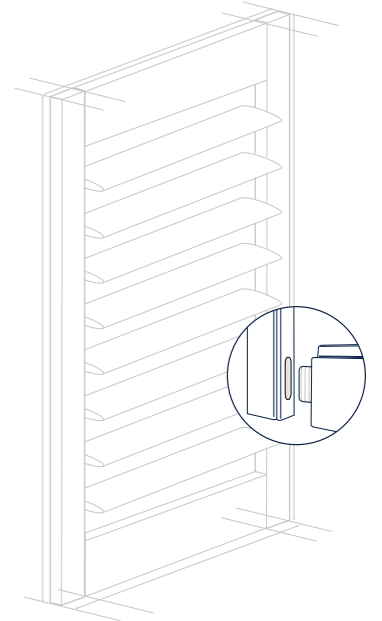

PREMIUM BASSWOOD

Premium Basswood timber does not crack or dent easily and provides the option of unlimited decorative and shaped framing options. With a comprehensive palette of stained and painted colours, the possibilities are endless making Bayview the most bespoke shutter on the market.