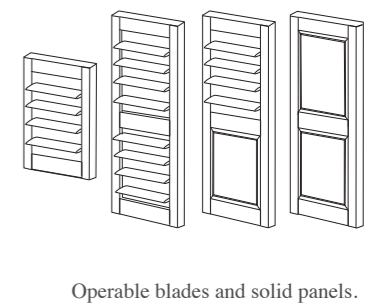

PANEL OPTIONS