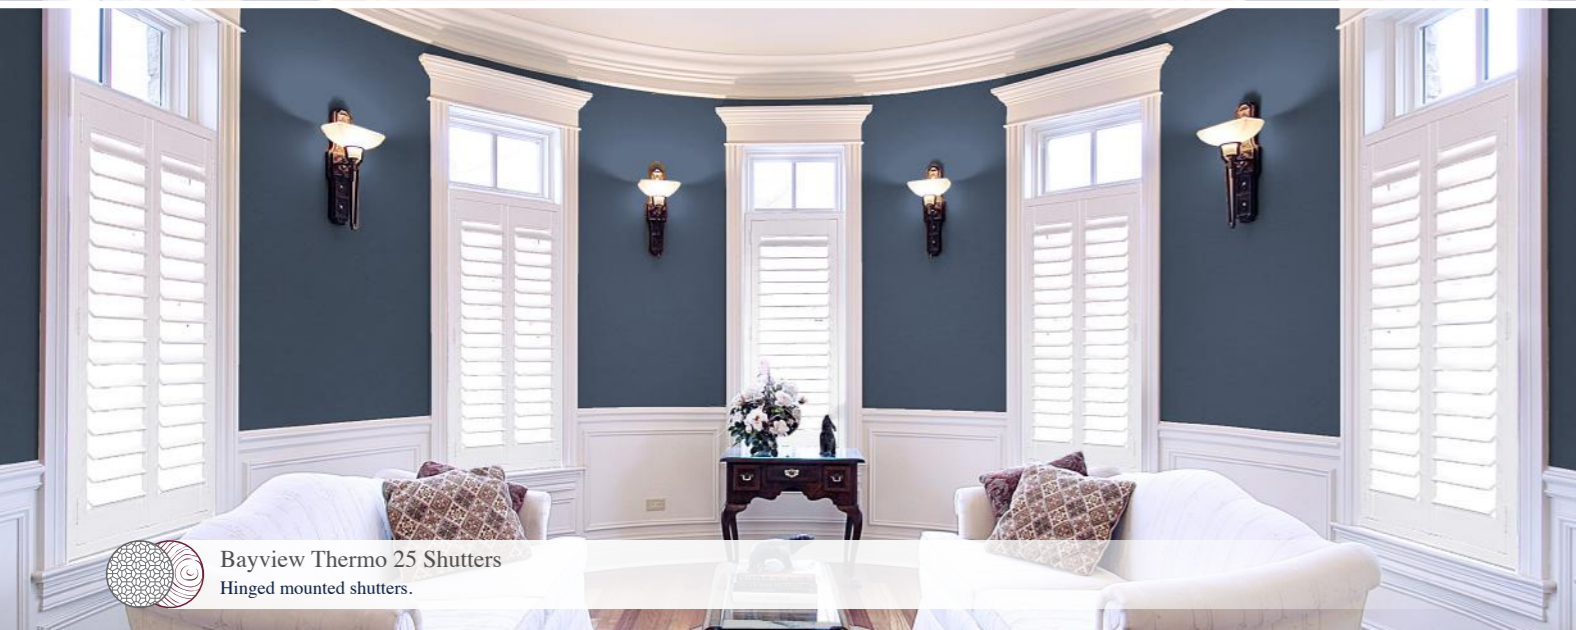

COMPREHENSIVE & CONVENIENT

Complete control of light and mood

Each panel can be adjusted to filter light and sound as per your mood and weather conditions to enhance and control your living areas. Bayview shutters will let natural light in and keep unwanted attention or noise out making them ideal for that afternoon rest on the weekend. This premium product will provide you with peace, ease and privacy without comprising on view and light.

No fuss and low maintenance

Bayview shutters are made with quality craftsmanship to ensure longevity and minimal user maintenance. Unlike other window solutions, Bayview are virtually fuss free too! These shutters are very quick and easy to clean and are excellent for dust allergy sufferers making them a great solution for busy families.

Comprehensive customisation

Bayview shutters are manufactured to suit all window shapes and sizes because this premium product is custom made to suit any window.

This versatile range comes 3 materials to ensure that you get the most value and life out of your product in wet, dry or high usage areas. Bayview also has an extensive range of paint colours and stains to ensure that not only does it function but looks good!

Insulated and economical

Bayview will keep you cool during summer and help retain the heat during the winter making them a perfect solution to reduce your bills.

Family friendly and reinforced

Bayview shutters are versatile, they sit elegantly in your lounge room or master bedroom but are sturdy enough for harsh weather conditions, pets, children, high usage and wet areas. They also have mortise and tenon joints for stronger wider panels and are hypoallergic for comfort.

PREMIUM BASSWOOD