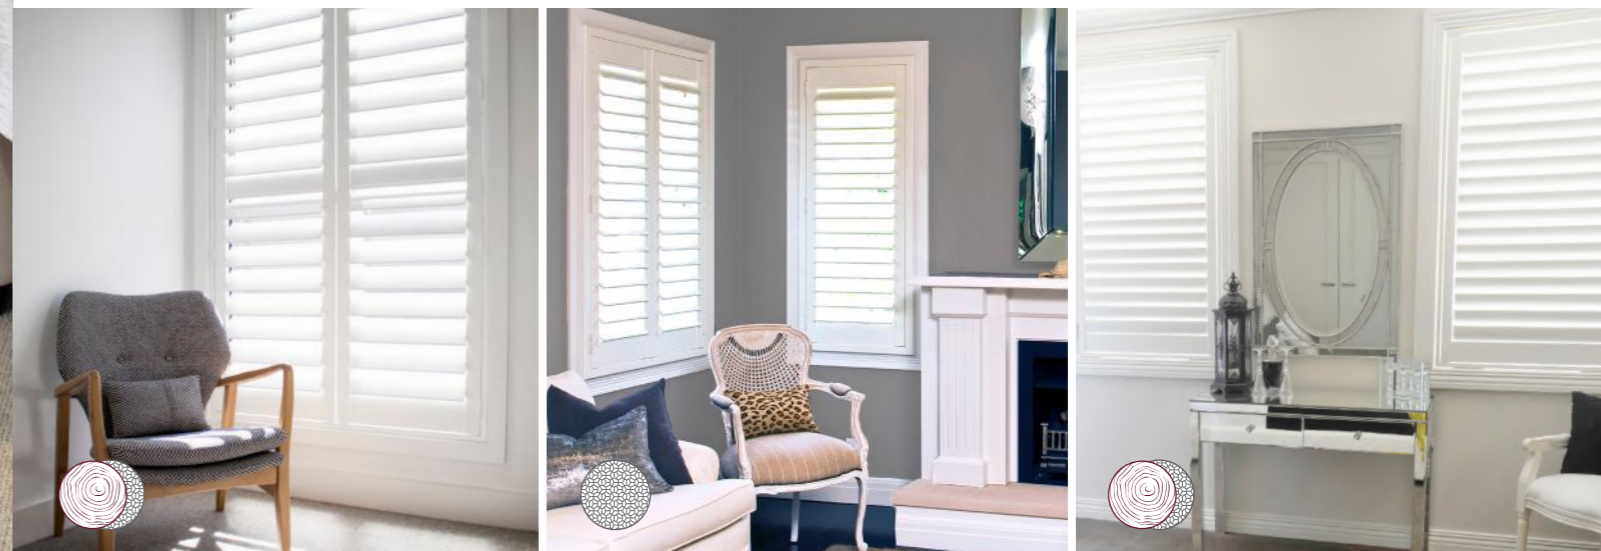

- PREMIUM BASSWOOD
- THERMO 25
- THERMO TEC

THE BEST DECISION FOR YOUR HOME

Bayview plantation shutters are synonymous with quality craftsmanship, comprehensive bespoke options and luxury with longevity. Bayview is a popular classic and premium window covering solution which remains an opulent and valuable product. Through quality craftsmanship and customisation of decorative and shaped framing options, these plantation shutters enhance the atmosphere in any room for every home. To ensure that our shutters compliment your home we offer 3 materials, full timber premium Basswood or highly engineered Thermo 25 or the new hybrid Thermo Tec.

Our Bayview Brand Promise is to deliver shutters of the highest quality which are manufactured to perfectly fit any window making this comprehensive range the best decision for your home.