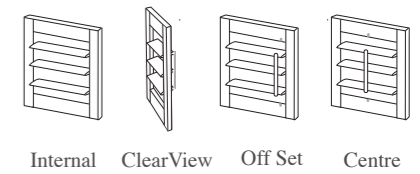

BLADE TILT OPTIONS