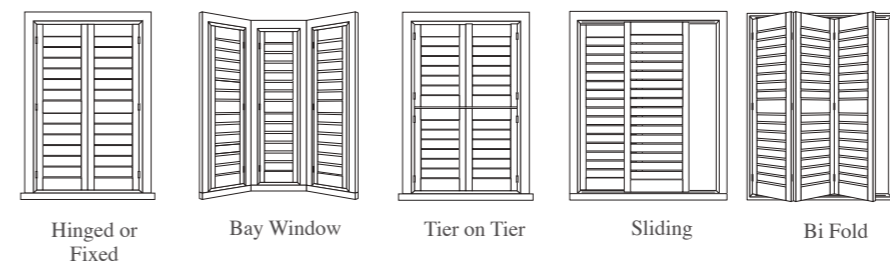

SELECTION GUIDE

MOUNTING OPTIONS