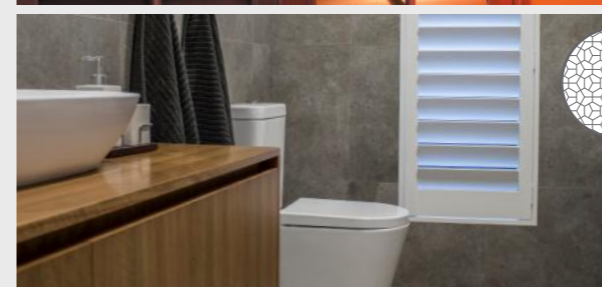

THERMO 25

Thermo 25 poly planation shutters are hard wearing and moisture resistant which make them ideal for wet areas such as the bathroom, kids bedroom, kitchen and laundry. This poly product will not warp, crack or chip either making Bayview the most durable shutter on the market.