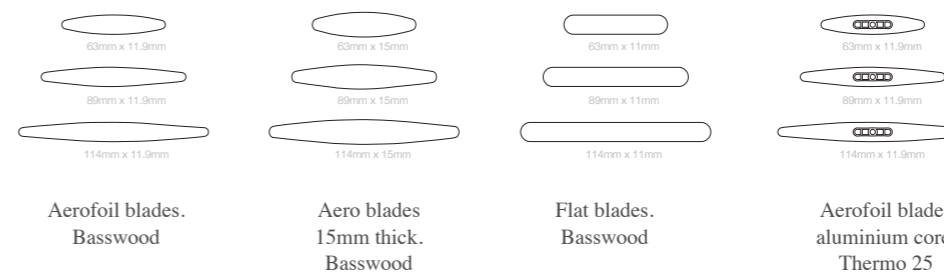

SHAPED BLADE ENDS OPTIONS

BLADES OPTIONS